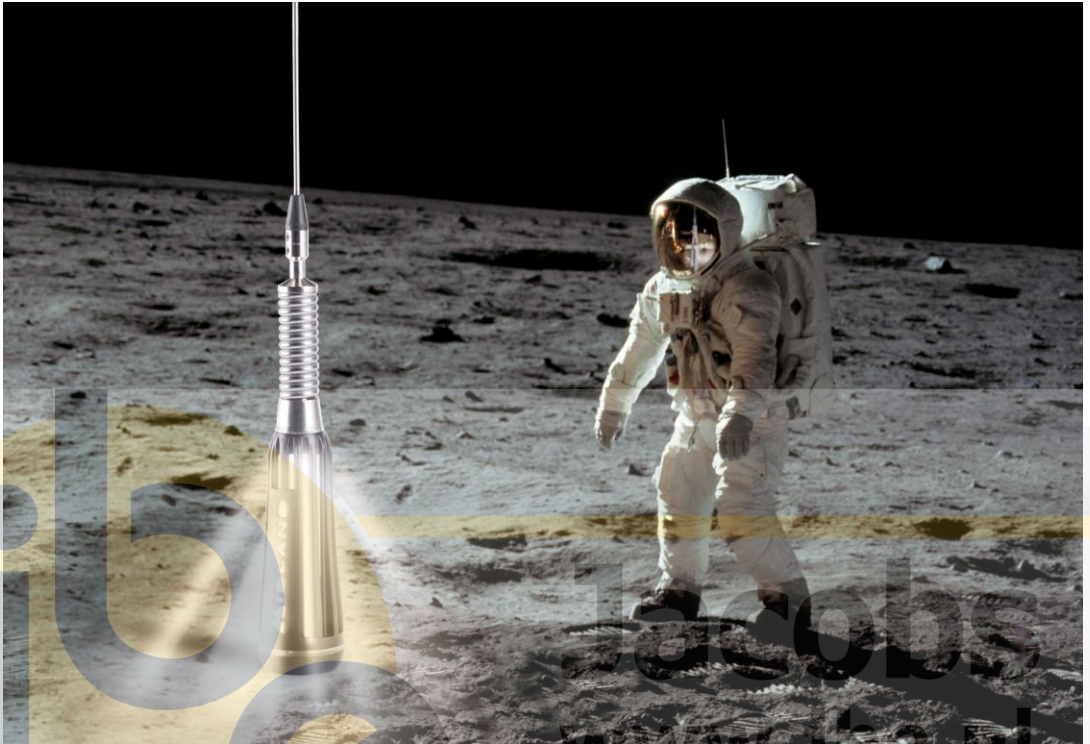

SPACE Antennas

**BRIGHT CB antennas for Car and Truck
broadband communication**

MODELLO

LUX Antennas

COD.

C1257,
C1258, C1259

Midland Lux is the genesis of a **new line of CB antennas**, born to make special the installation of the best CB radio for cars and trucks.

It ensures the highest performance, and enhances the visibility at the best.

The antenna base is provided with a waveguide which **emits light when it is crossed by radio frequency**. It lights up automatically when the radio is transmitting, meanwhile indicating the equipment is correctly working.

The antenna needs no power supply and is totally **waterproof**.

The articulated joint has the particularity to **be anti-theft and anti accident**. Once locked, it is possible to remove the handle, so that it becomes impossible to unlock the antenna and its unwanted removal.

Jacobs
www.jbe.nl

LUX 1500 –S cod. C1259
 Max applicable power: 800W
 Length: 1710 mm

LUX 1000 –S cod. C1268
 Max applicable power : 600W
 Length : 1210 mm

The articulated joint anti-theft and anti-accident
 Max applicable power: extremely high