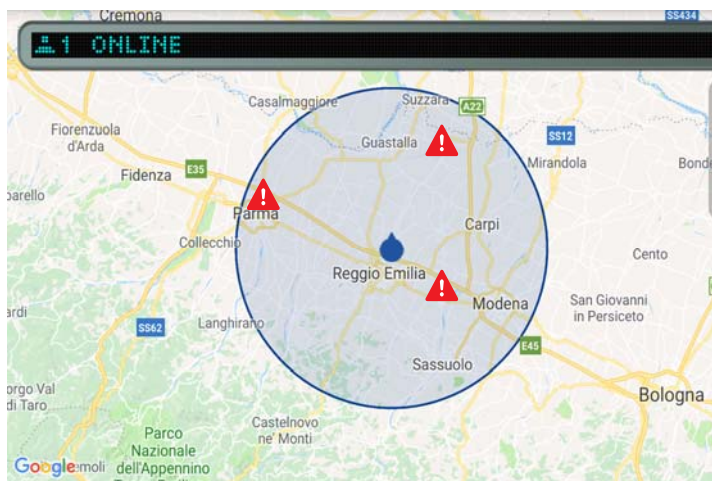

CBTALK allows also to release on the map **geo-localised vocal alerts** defined as **«buoys»** - such as accidents, speed cameras, traffic jams – that can be shared and listened to by all users within the range.

Using vocal messages has an immediate usability differently from others APPs available on the market and prevents any distractions while driving.