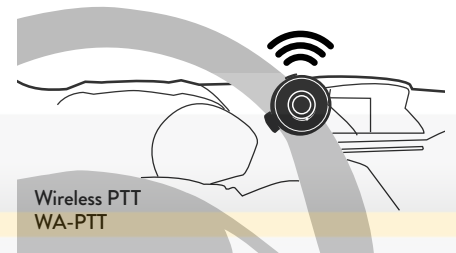

Wireless PTT
WA-PTT

ADAPTERS AND WIRELESS HEADSETS

NEW

WA-DONGLE C1199

Bluetooth adapter for Midland 2-pin radio

NEW

WA-DONGLE K C1199.01

Bluetooth adapter for Kenwood 2-pin radio

NEW

WA-PTT C1200

Remote PTT for WA-DONGLE

NEW

WA21 C1201

Bluetooth headset microphone with PTT for WA-DONGLE

NEW