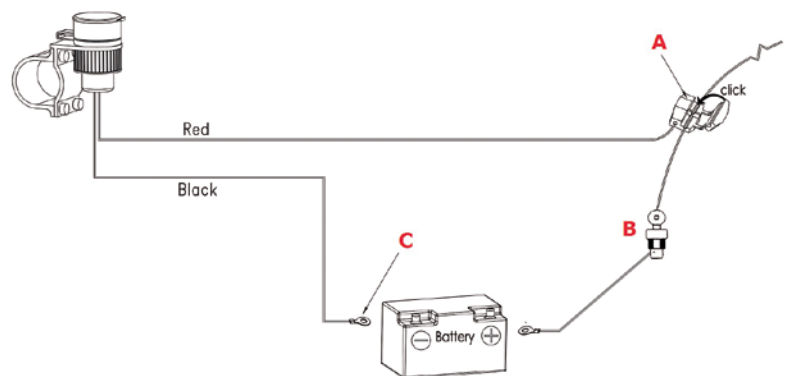

Motorcycle Accessories

Dual USB Power Supply

► Ord.-No.: 73700

Dual USB Power Supply Motorbike 12 – 24 V. You can install the dual USB power supply (for connection to the bike's battery) with its strong mount on the handle bar or directly on the bike. Instead of buying a 12 V car adapter for each of your electronic devices you can use the USB power supply to charge all your units. Especially useful to charge your Smartphones, BT Intercom systems, XTC Action cams or GPS navigation systems.

Technical Specifications

- Installation depth (inside) 45 mm
- Diameter (inside) 28 mm
- Connection cable for the battery
- Water resistant cover

Alan Electronics GmbH

Daimlerstraße 1 k · D-63303 Dreieich
Tel.: +49(0)6103-9 48 10 · Fax: +49(0)6103-94 81 60