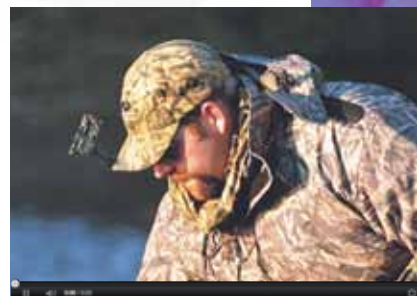

**Code C994.02 (original Mossy Oak®)**

Mount for rifle, bicycle and motorcycle handlebars

Cap mount

Bow and shaft mounts

Side mount

Waterproof case