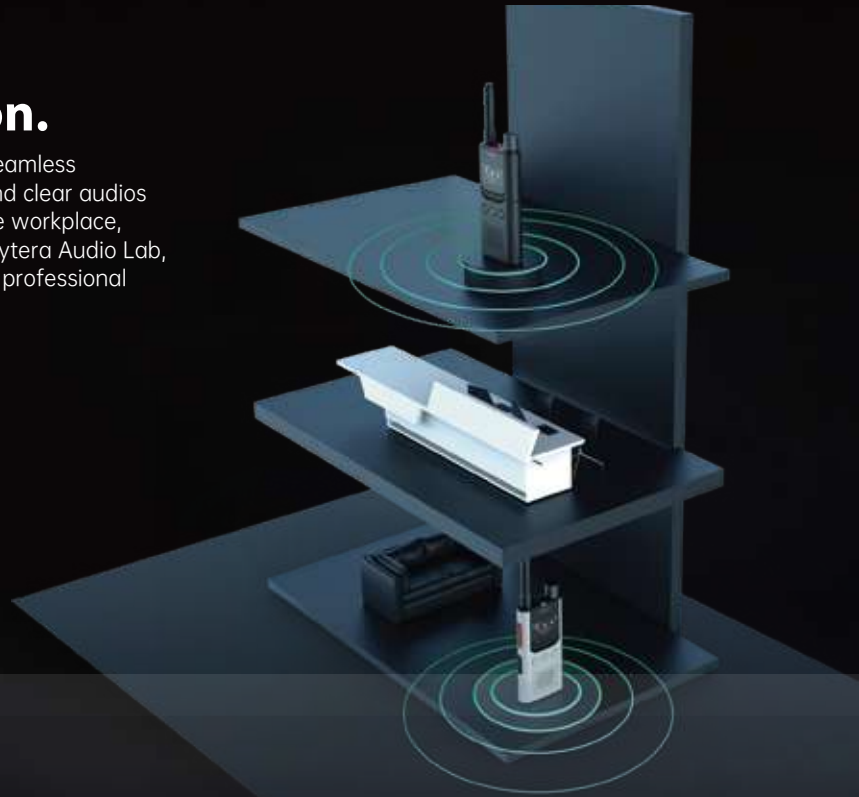

Reliable Communication.

As a digital radio, S1 Pro/S1 Pro LF provides reliable, seamless communications in multi-storey buildings with loud and clear audios to improve team coordination and collaboration in the workplace, thanks to know-how from Hytera RF&Antenna Lab, Hytera Audio Lab, Hytera UX Lab, and 30-year extensive experiences in professional communications.

Jacobs

www.jbe.nl

Tune in voice. Tune out noise.

Filter out up to 30 dB of noise thanks to the professional AI-based noise cancellation. Your focus is protected. Your productivity improved.

30dB

Off

On