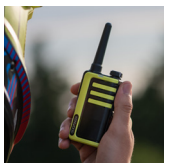

32 channels with QT/DQT selective calling

Up to 32 channels in the PMR446 frequency range can be set on the radio set. This enables the UBZ-LJ9 to contact all commercially available PMR446 radios sets. In addition, when QT/DQT selective calling is activated, only subscribers with the same signal tone can be received or contacted.